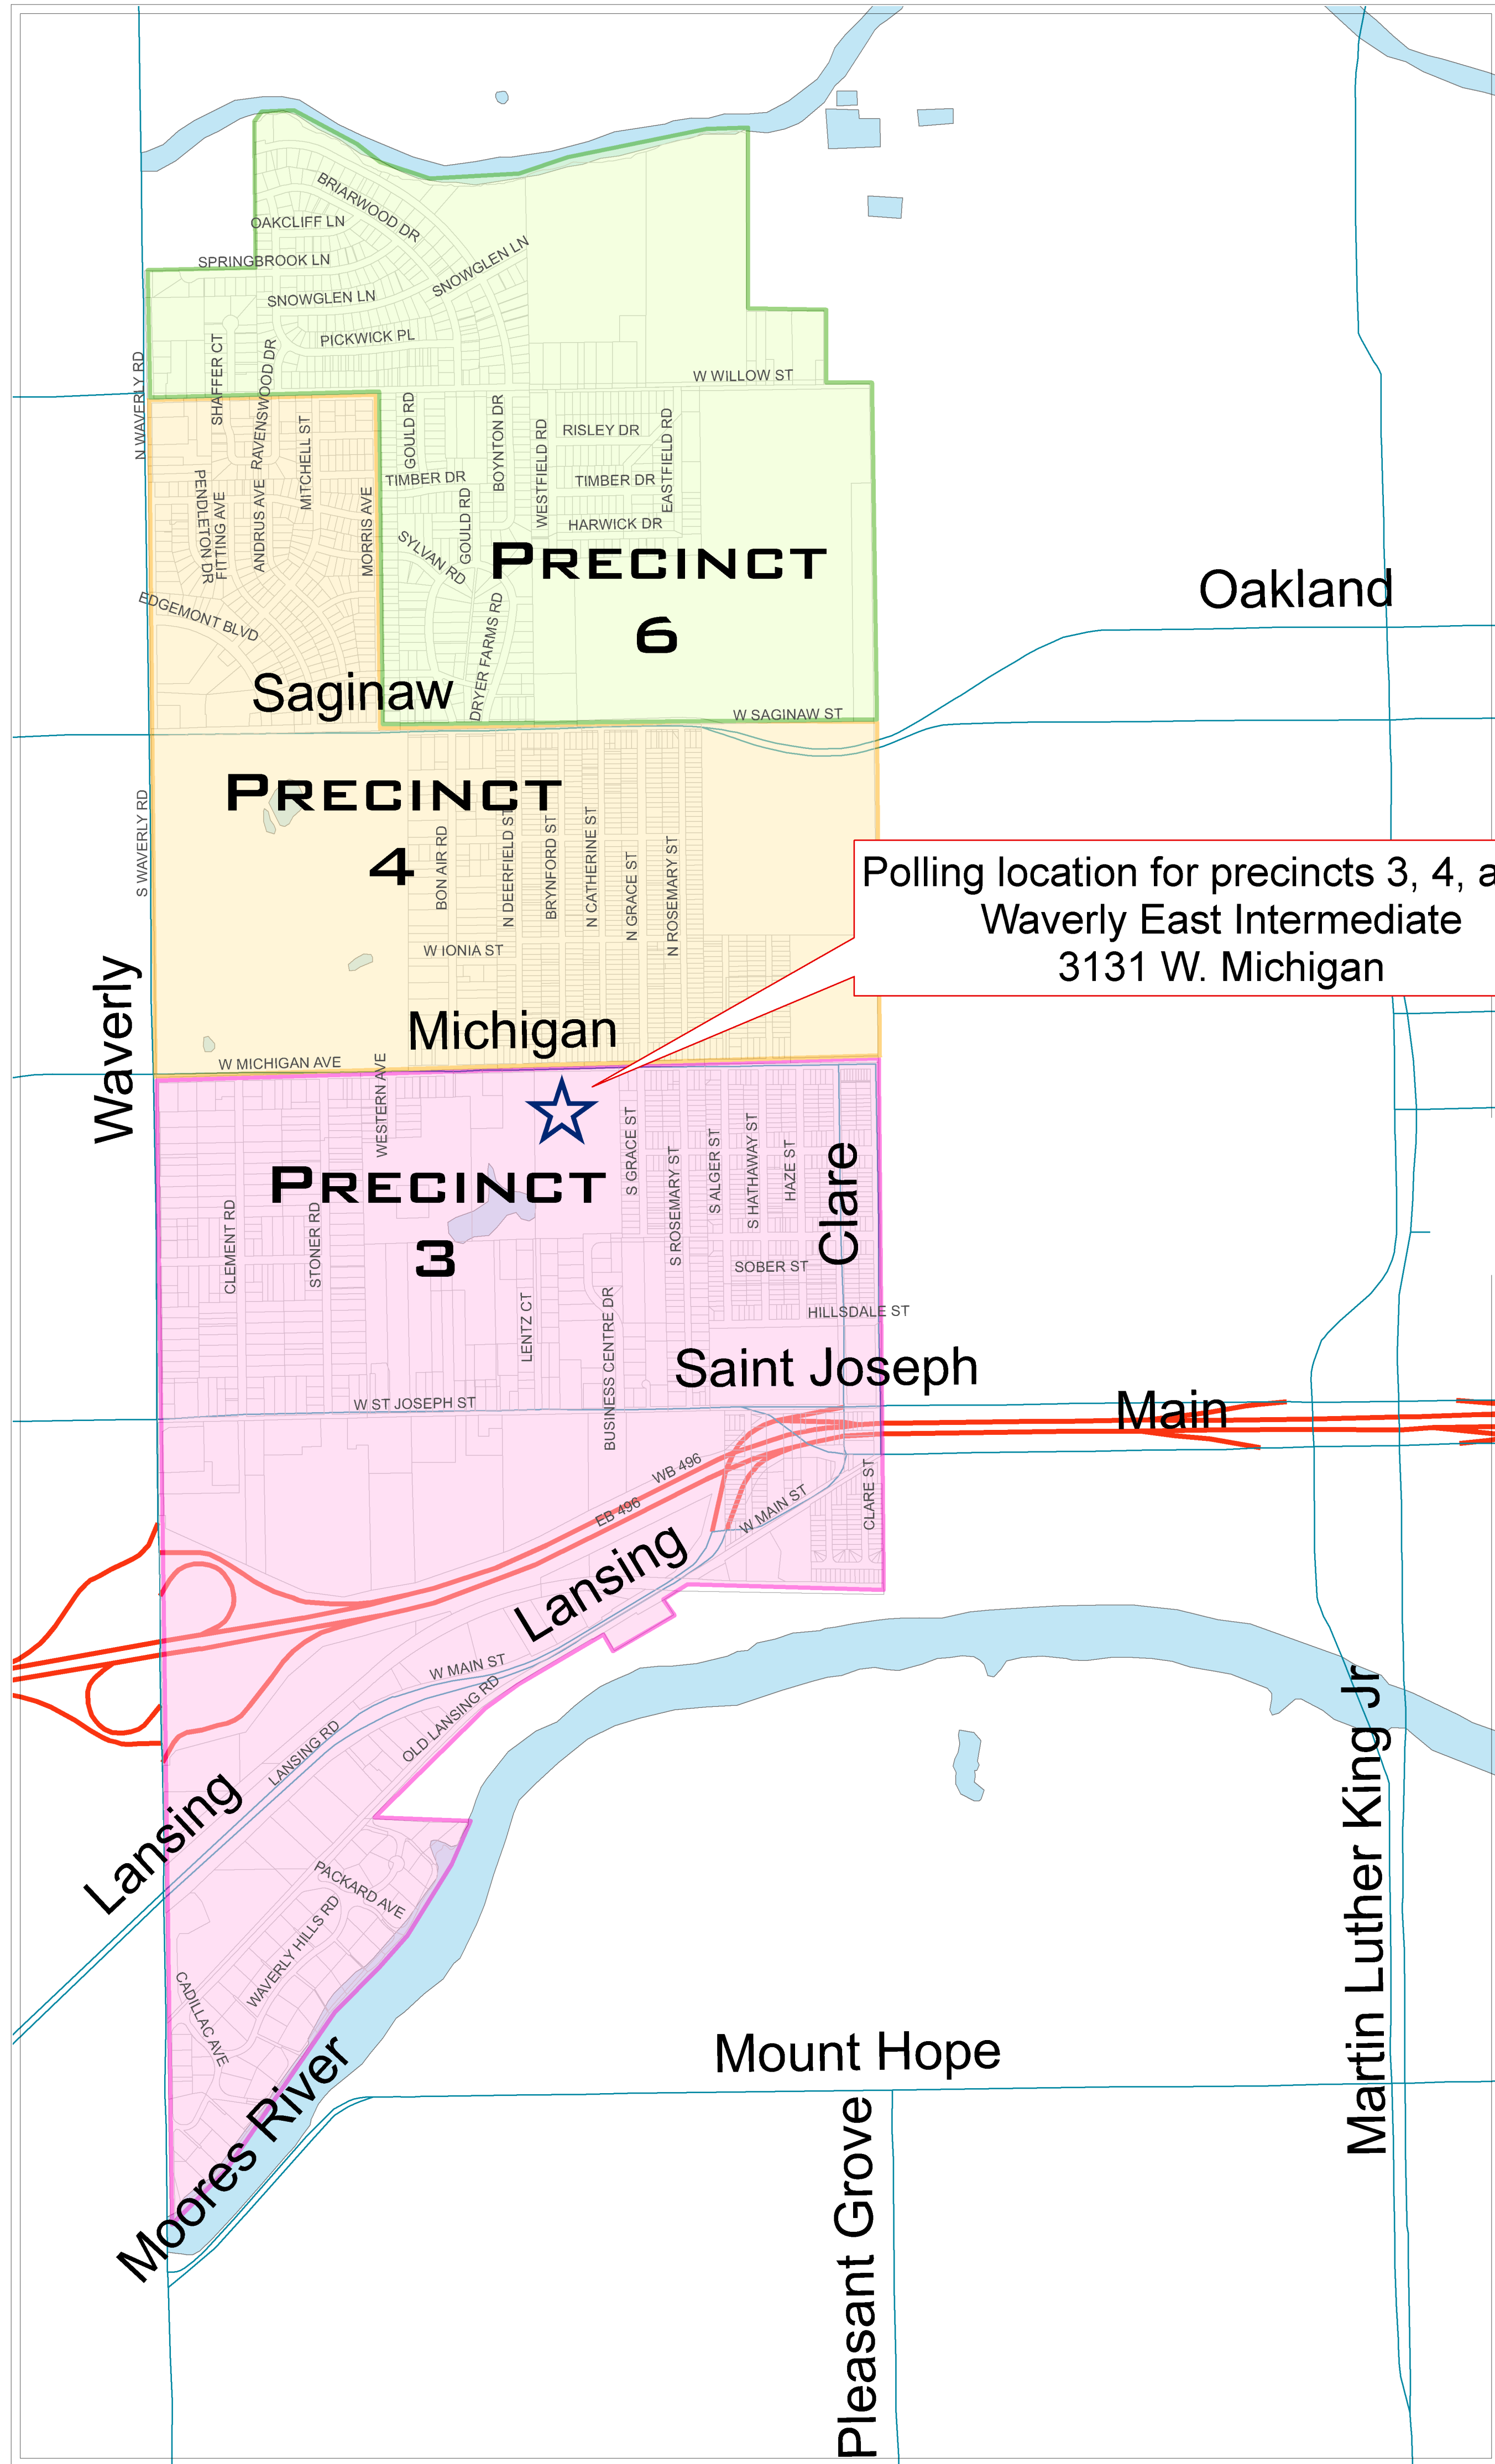

Charter Township of Lansing: Election Precincts

Legislative Districts:

8th Federal Congressional District

23rd State Senate District

68th State House of Representatives District

1st County Commissioner District (for voters in Township precincts 3, 4, and 6)

10th County Commissioner District (for voters in Township precincts 1 and 2)

Polling Place Locations:

Precinct 1 - First Christian Church, 1001 Chester

Precinct 2 - Asbury United Methodist Church
2200 Lake Lansing Road

Precincts 3, 4, and 6 - Waverly East Intermediate School, 3131 W. Michigan Avenue