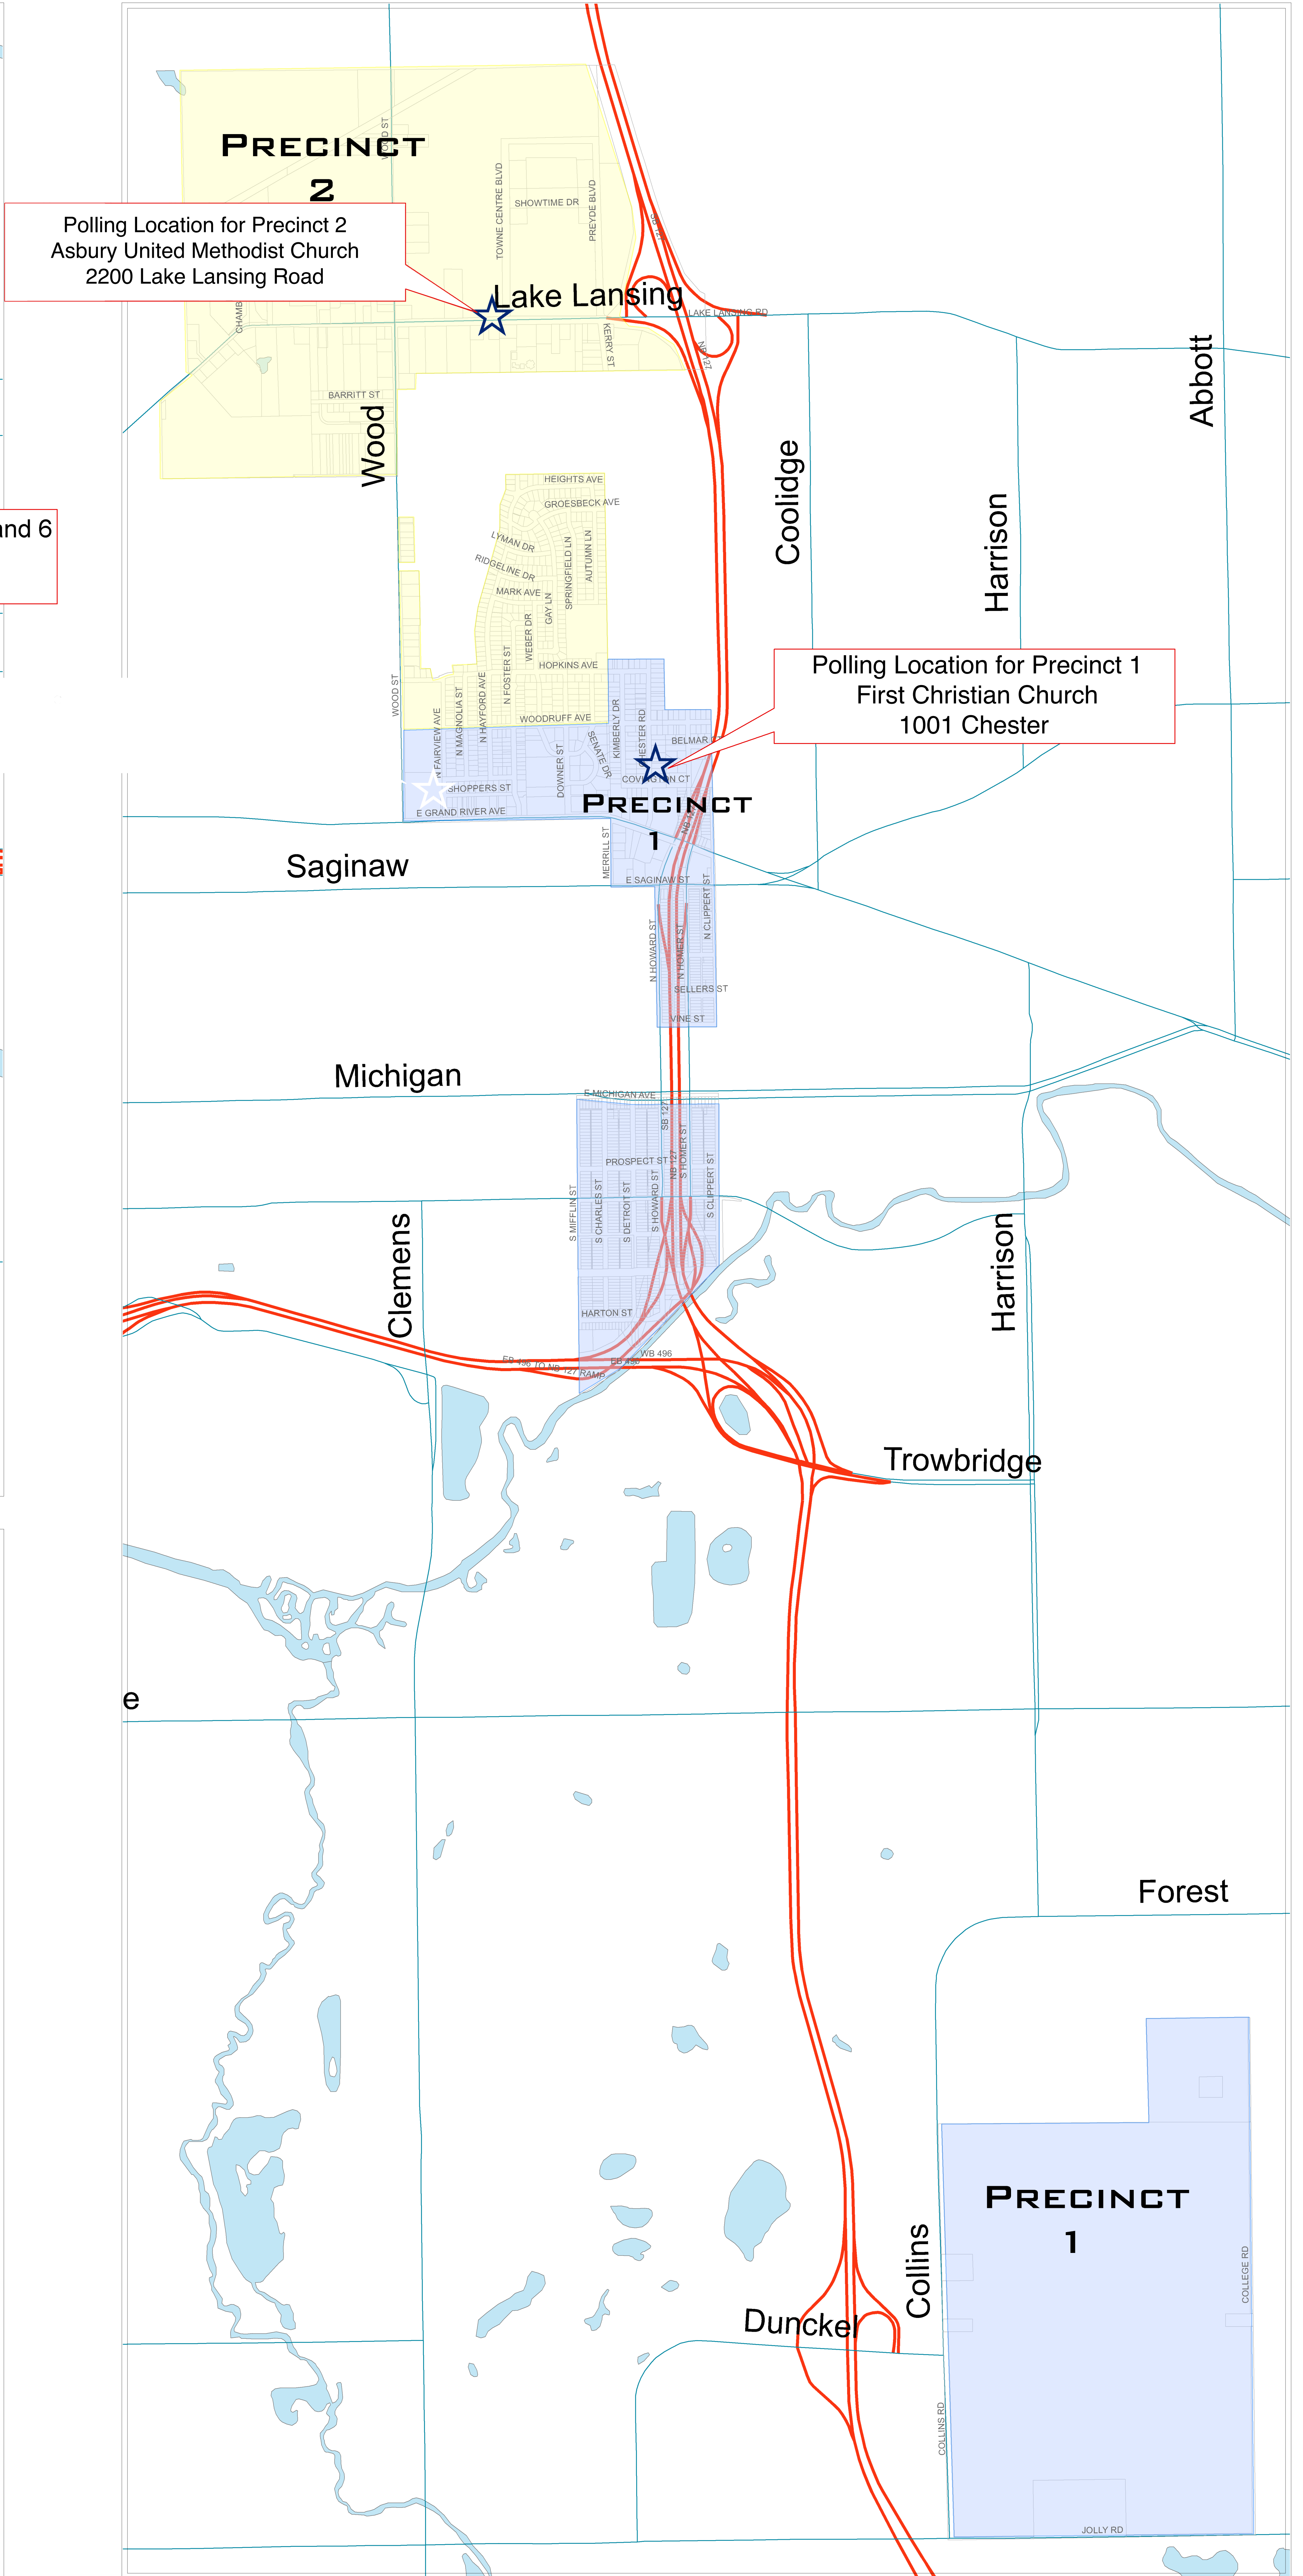

Charter Township of Lansing: Election Precincts

Legislative Districts:

8th Federal Congressional District

23rd State Senate District

68th State House of Representatives District

1st County Commissioner District (for voters in Township precincts 3, 4, and 6)

10th County Commissioner District (for voters in Township precincts 1 and 2)

Polling Place Locations:

Precinct 1 - First Christian Church, 1001 Chester

Precinct 2 - Asbury United Methodist Church
2200 Lake Lansing Road

Precincts 3, 4, and 6 - Waverly East Intermediate School, 3131 W. Michigan Avenue